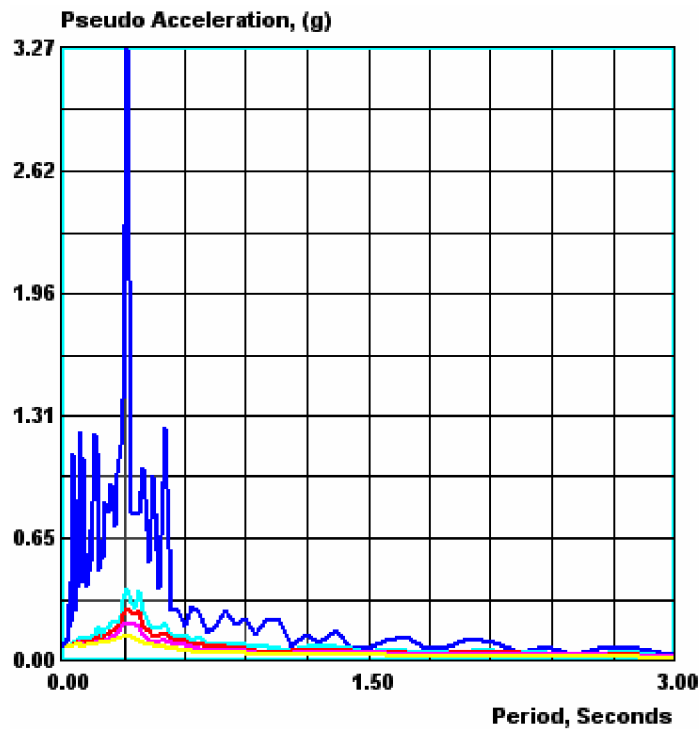

PISCO-PERU EARTHQUAKE, AUGUST 15th, 2007

HYPOCENTRO: 13.39°S, 76.57°W, 39Km depth

STATION: ANR

LOCATION: SURCO-LIMA, 12.123°S, 76.976°W, 150m

EPICENTRAL DISTANCE: 144Km

RESPONSE SPECTRUM

VERTICAL

TRANSVERSAL

LONGITUDINAL