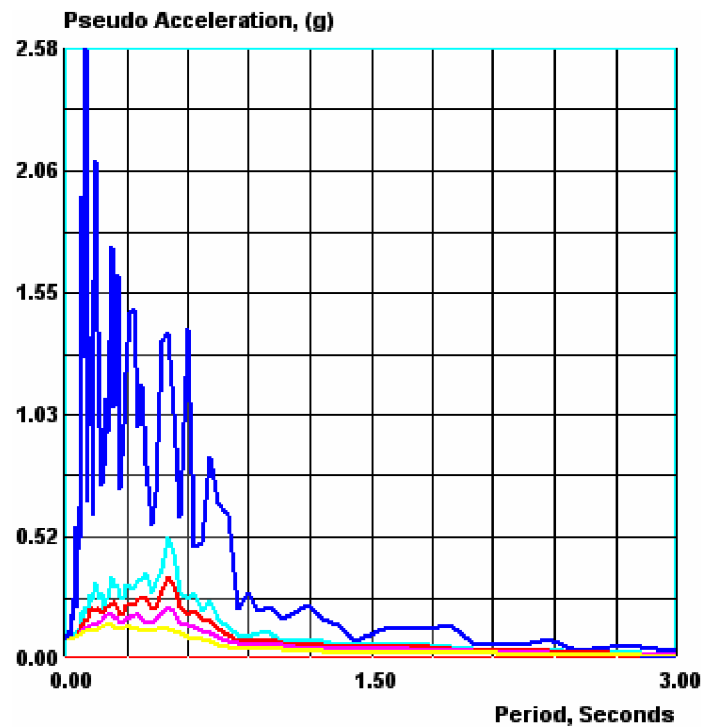

PISCO-PERU EARTHQUAKE, AUGUST 15th, 2007

HYPOCENTRO: 13.39°S, 76.57°W, 39Km depth

STATION: ANR

LOCATION: SURCO-LIMA, 12.123°S, 76.976°W, 150m

EPICENTRAL DISTANCE: 144Km

RESPONSE SPECTRUM

VERTICAL

TRANSVERSAL

LONGITUDINAL