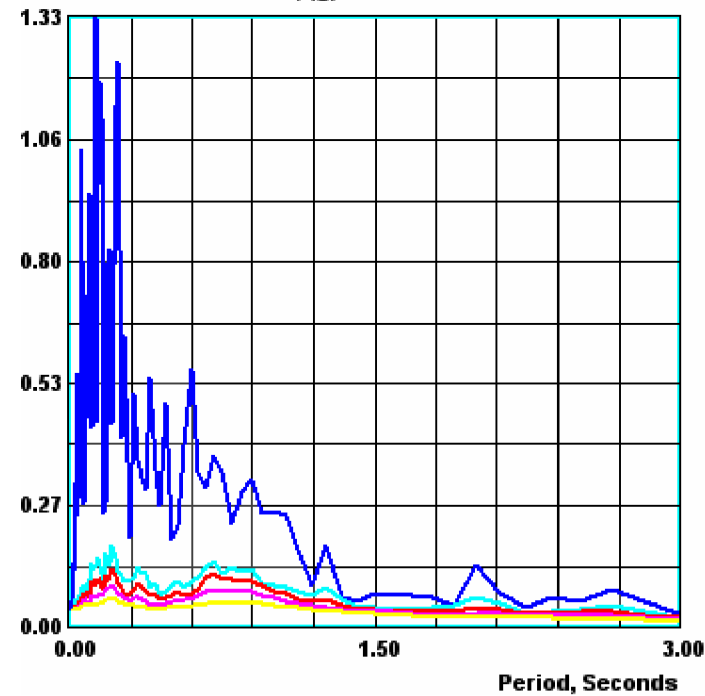

**PISCO-PERU EARTHQUAKE, AUGUST 15th, 2007**

HYPOCENTRO: 13.39°S, 76.57°W, 39Km depth

STATION: **CERESIS** LOCATION: SAN BORJA-LIMA, 12.103°S, 76.998°W, 149m

RESPONSE SPECTRUM

EPICENTRAL DISTANCE: 147Km

VERTICAL

TRANSVERSAL

LONGITUDINAL

Pseudo Acceleration, (g)

Pseudo Acceleration, (g)

Pseudo Acceleration, (g)

CERESIS: Centro de Procesamiento