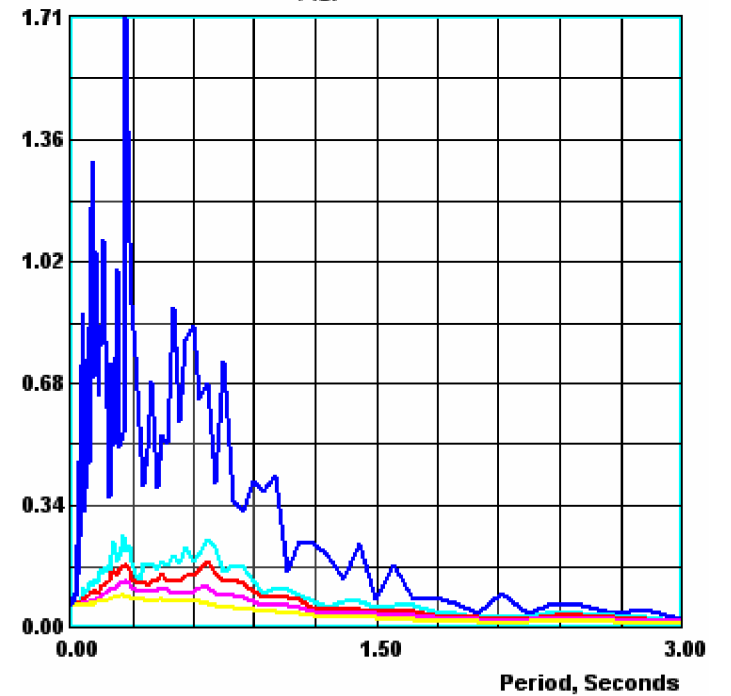

**PISCO-PERU EARTHQUAKE, AUGUST 15th, 2007**

HYPOCENTRO: 13.39°S, 76.57°W, 39Km depth

STATION: **CERESIS** LOCATION: SAN BORJA-LIMA, 12.103°S, 76.998°W, 149m

RESPONSE SPECTRUM

EPICENTRAL DISTANCE: 147Km

VERTICAL

TRANSVERSAL

LONGITUDINAL

Pseudo Acceleration, (g)

Pseudo Acceleration, (g)

Pseudo Acceleration, (g)

CERESIS: Centro de Procesamiento