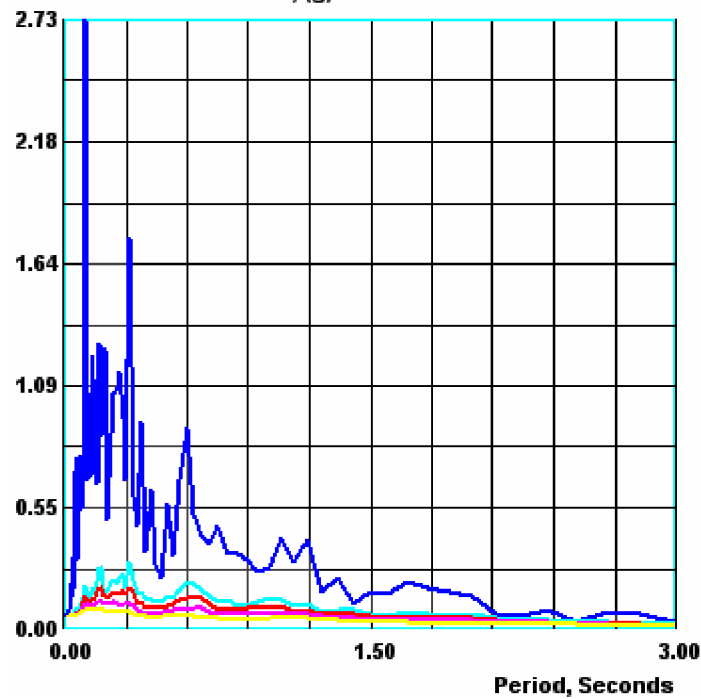

**PISCO-PERU EARTHQUAKE, AUGUST 15th, 2007**

HYPOCENTRO: 13.39°S, 76.57°W, 39Km depth

STATION: **CERESIS** LOCATION: SAN BORJA-LIMA, 12.103°S, 76.998°W, 149m

RESPONSE SPECTRUM

EPICENTRAL DISTANCE: 147Km

VERTICAL

TRANSVERSAL

LONGITUDINAL

Pseudo Acceleration, (g)

Pseudo Acceleration, (g)

Pseudo Acceleration, (g)

CERESIS: Centro de Procesamiento