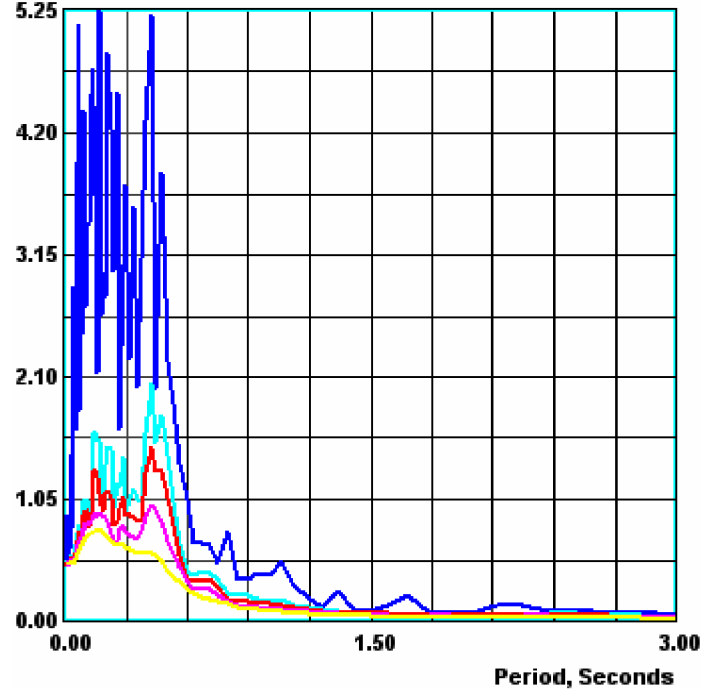

**PISCO-PERU EARTHQUAKE, AUGUST 15th, 2007**

HYPOCENTRO: 13.39°S, 76.57°W, 39Km depth

STATION: **PARCONA**

LOCATION: PARCONA-ICA, 14.042°S, 75.699°W, 575m

EPICENTRAL DISTANCE: 119Km

**RESPONSE SPECTRUM**

VERTICAL

TRANSVERSAL

LONGITUDINAL

Pseudo Acceleration, (g)

Pseudo Acceleration, (g)

Pseudo Acceleration, (g)

CERESIS: Centro de Procesamiento