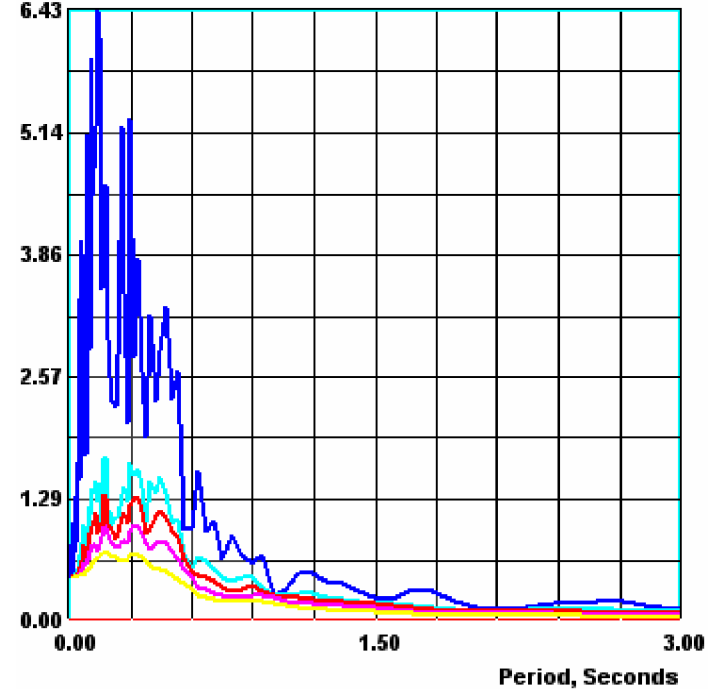

**PISCO-PERU EARTHQUAKE, AUGUST 15th, 2007**

HYPOCENTRO: 13.39°S, 76.57°W, 39Km depth

STATION: **PARCONA**

LOCATION: PARCONA-ICA, 14.042°S, 75.699°W, 575m

EPICENTRAL DISTANCE: 119Km

**RESPONSE SPECTRUM**

VERTICAL

TRANSVERSAL

LONGITUDINAL

Pseudo Acceleration, (g)

Pseudo Acceleration, (g)

Pseudo Acceleration, (g)

CERESIS: Centro de Procesamiento