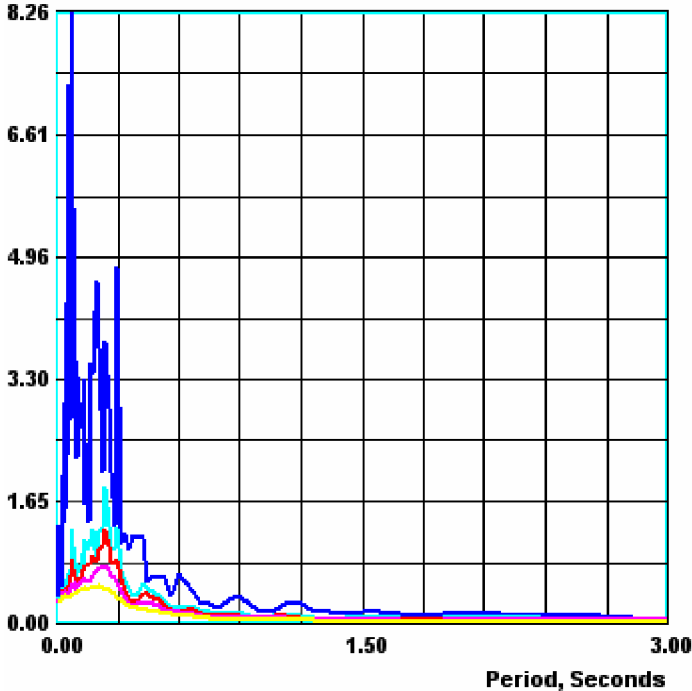

**PISCO-PERU EARTHQUAKE, AUGUST 15th, 2007**

HYPOCENTRO: 13.39°S, 76.57°W, 39Km depth

STATION: **PARCONA**

LOCATION: PARCONA-ICA, 14.042°S, 75.699°W, 575m

EPICENTRAL DISTANCE: 119Km

**RESPONSE SPECTRUM**

VERTICAL

TRANSVERSAL

LONGITUDINAL

Pseudo Acceleration, (g)

Pseudo Acceleration, (g)

Pseudo Acceleration, (g)

CERESIS: Centro de Procesamiento