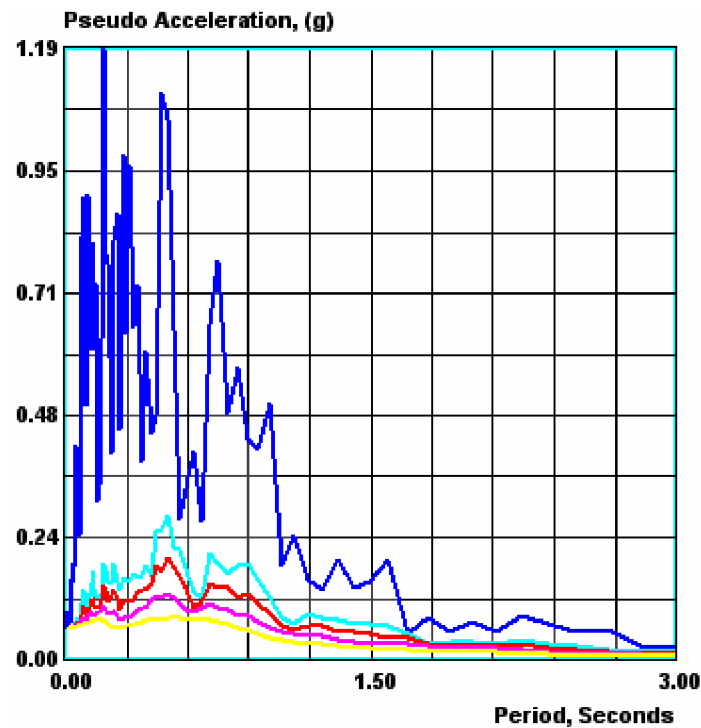

PISCO-PERU EARTHQUAKE, AUGUST 15th, 2007

HYPOCENTRO: 13.39°S, 76.57°W, 39Km depth

STATION: **CATÓLICA**

LOCATION: SAN MIGUEL-LIMA, 12.069°S, 77.080°W

EPICENTRAL DISTANCE: 153Km

RESPONSE SPECTRUM

VERTICAL

TRANSVERSAL

LONGITUDINAL

CERESIS: Centro de Procesamiento