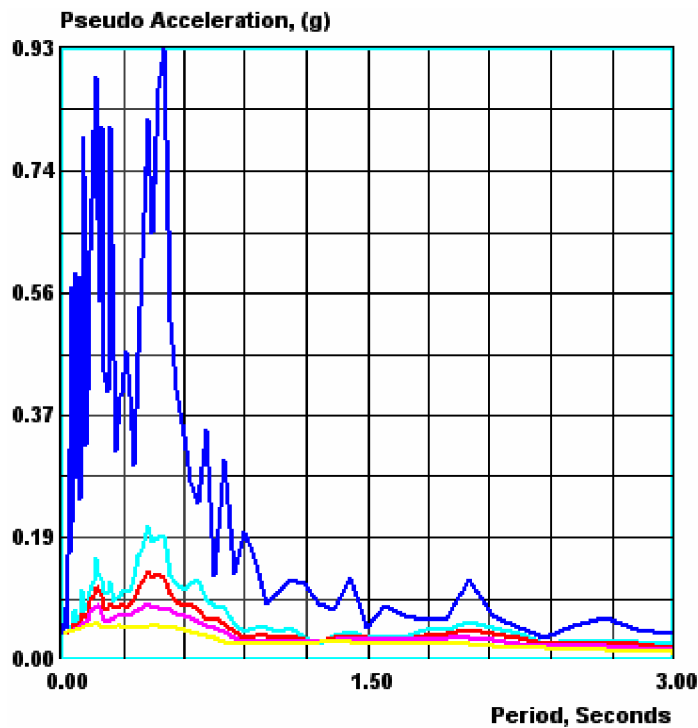

PISCO-PERU EARTHQUAKE, AUGUST 15th, 2007

HYPOCENTRO: 13.39°S, 76.57°W, 39Km depth

STATION: **CATÓLICA**

LOCATION: SAN MIGUEL-LIMA, 12.069°S, 77.080°W

EPICENTRAL DISTANCE: 153Km

RESPONSE SPECTRUM

VERTICAL

TRANSVERSAL

LONGITUDINAL

CERESIS: Centro de Procesamiento