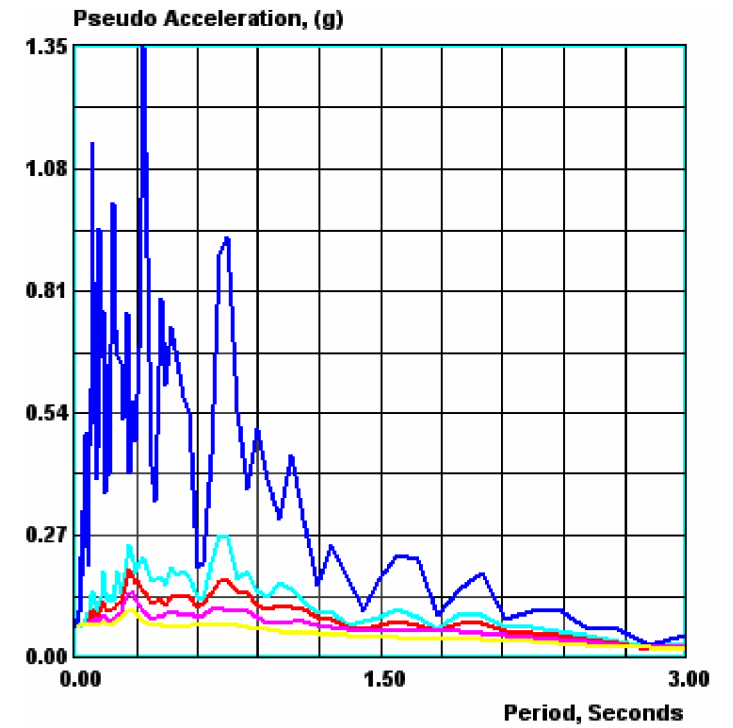

PISCO-PERU EARTHQUAKE, AUGUST 15th, 2007

HYPOCENTRO: 13.39°S, 76.57°W, 39Km depth

STATION: **CATÓLICA**

LOCATION: SAN MIGUEL-LIMA, 12.069°S, 77.080°W

EPICENTRAL DISTANCE: 153Km

RESPONSE SPECTRUM

VERTICAL

TRANSVERSAL

LONGITUDINAL

CERESIS: Centro de Procesamiento