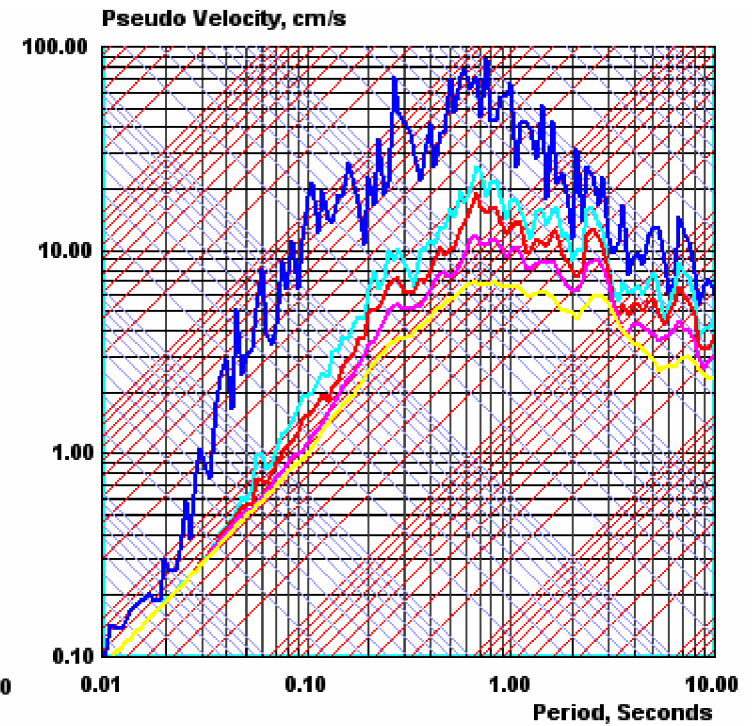

PISCO-PERU EARTHQUAKE, AUGUST 15th, 2007

HYPOCENTRO: 13.39°S, 76.57°W, 39Km depth

STATION: **CERESIS** LOCATION: SAN BORJA-LIMA, 12.103°S, 76.998°W, 149m

EPICENTRAL DISTANCE: 147Km

RESPONSE SPECTRUM

VERTICAL

TRANSVERSAL

LONGITUDINAL

CERESIS: Centro de Procesamiento