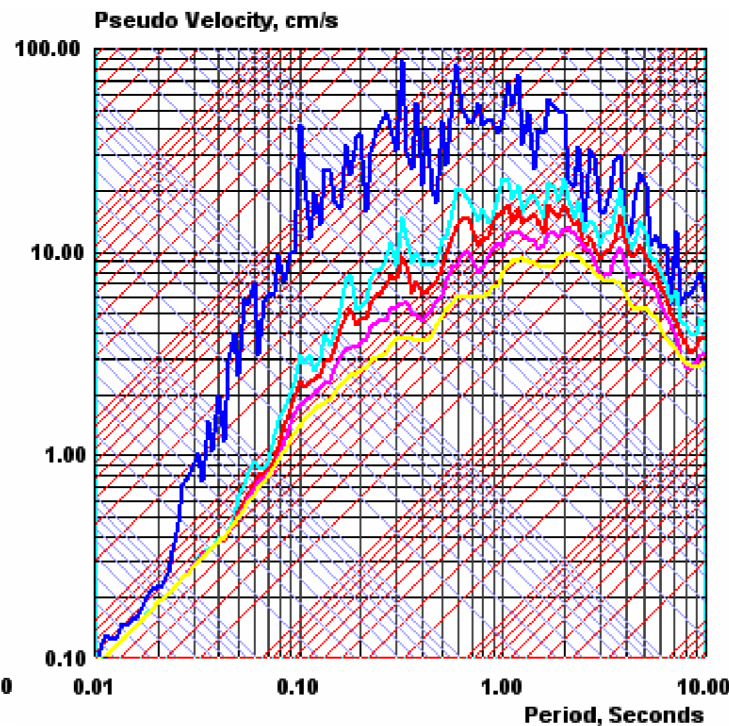

PISCO-PERU EARTHQUAKE, AUGUST 15th, 2007

HYPOCENTRO: 13.39°S, 76.57°W, 39Km depth

STATION: **CERESIS** LOCATION: SAN BORJA-LIMA, 12.103°S, 76.998°W, 149m

EPICENTRAL DISTANCE: 147Km

RESPONSE SPECTRUM

VERTICAL

TRANSVERSAL

LONGITUDINAL

CERESIS: Centro de Procesamiento