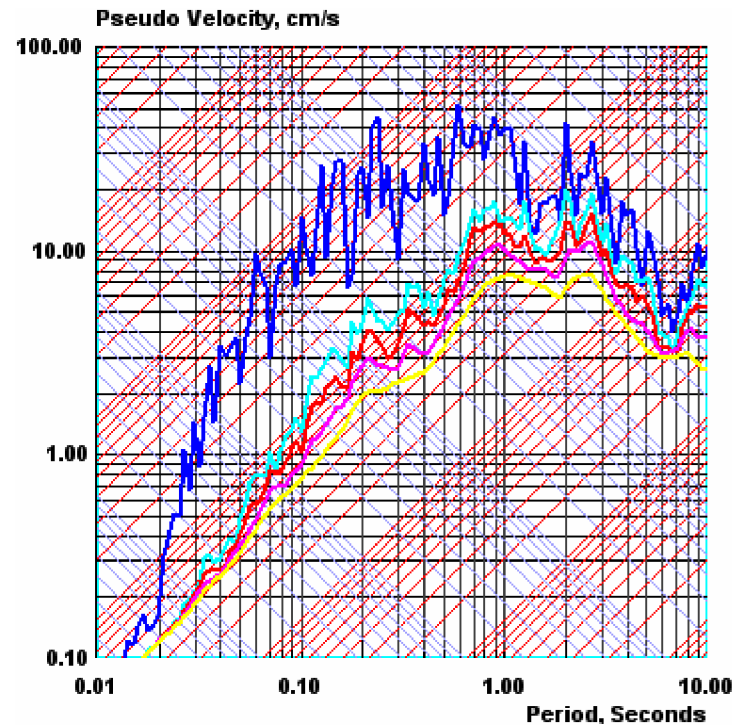

PISCO-PERU EARTHQUAKE, AUGUST 15th, 2007

HYPOCENTRO: 13.39°S, 76.57°W, 39Km depth

STATION: **CERESIS** LOCATION: SAN BORJA-LIMA, 12.103°S, 76.998°W, 149m

EPICENTRAL DISTANCE: 147Km

RESPONSE SPECTRUM

VERTICAL

TRANSVERSAL

LONGITUDINAL

CERESIS: Centro de Procesamiento