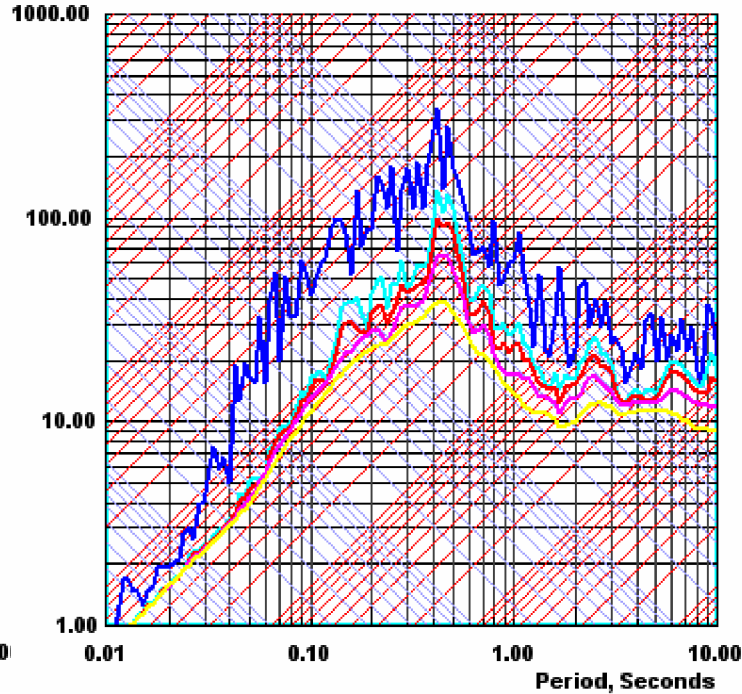

PISCO-PERU EARTHQUAKE, AUGUST 15th, 2007

HYPOCENTRO: 13.39°S, 76.57°W, 39Km depth

STATION: **PARCONA**

LOCATION: PARCONA-ICA, 14.042°S, 75.699°W, 575m

EPICENTRAL DISTANCE: 119Km

RESPONSE SPECTRUM

VERTICAL

TRANSVERSAL

LONGITUDINAL

Pseudo Velocity, cm/s

Pseudo Velocity, cm/s

Pseudo Velocity, cm/s

CERESIS: Centro de Procesamiento