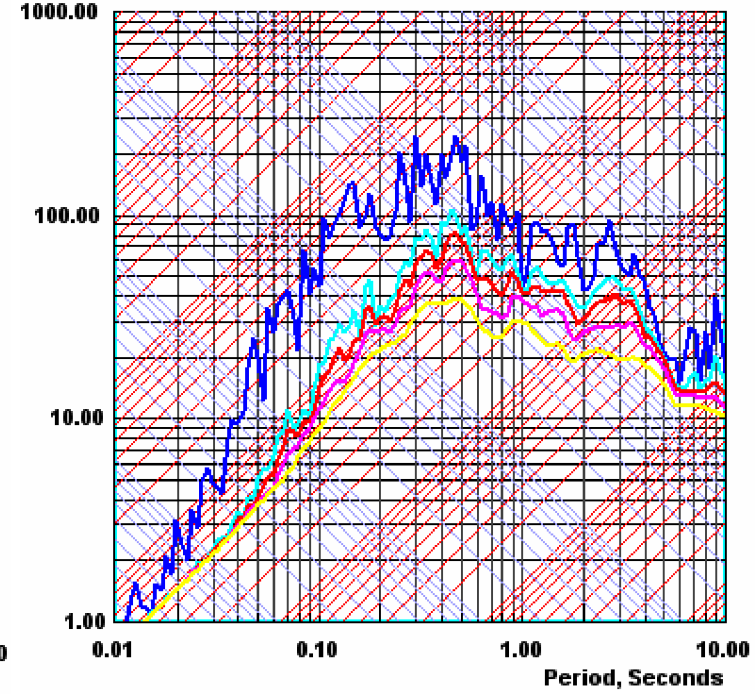

PISCO-PERU EARTHQUAKE, AUGUST 15th, 2007

HYPOCENTRO: 13.39°S, 76.57°W, 39Km depth

STATION: **PARCONA**

LOCATION: PARCONA-ICA, 14.042°S, 75.699°W, 575m

EPICENTRAL DISTANCE: 119Km

RESPONSE SPECTRUM

VERTICAL

TRANSVERSAL

LONGITUDINAL

Pseudo Velocity, cm/s

Pseudo Velocity, cm/s

Pseudo Velocity, cm/s

CERESIS: Centro de Procesamiento