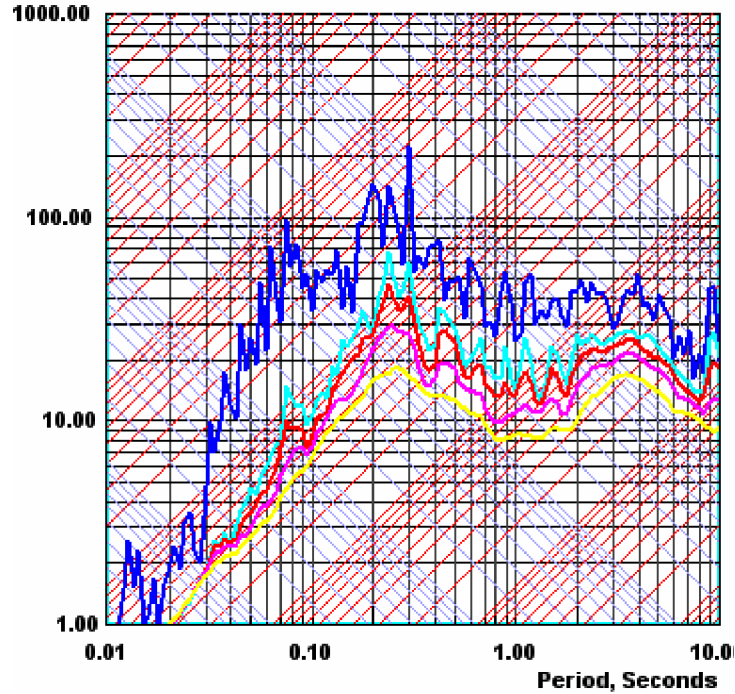

PISCO-PERU EARTHQUAKE, AUGUST 15th, 2007

HYPOCENTRO: 13.39°S, 76.57°W, 39Km depth

STATION: **PARCONA**

LOCATION: PARCONA-ICA, 14.042°S, 75.699°W, 575m

EPICENTRAL DISTANCE: 119Km

RESPONSE SPECTRUM

VERTICAL

TRANSVERSAL

LONGITUDINAL

Pseudo Velocity, cm/s

Pseudo Velocity, cm/s

Pseudo Velocity, cm/s

CERESIS: Centro de Procesamiento